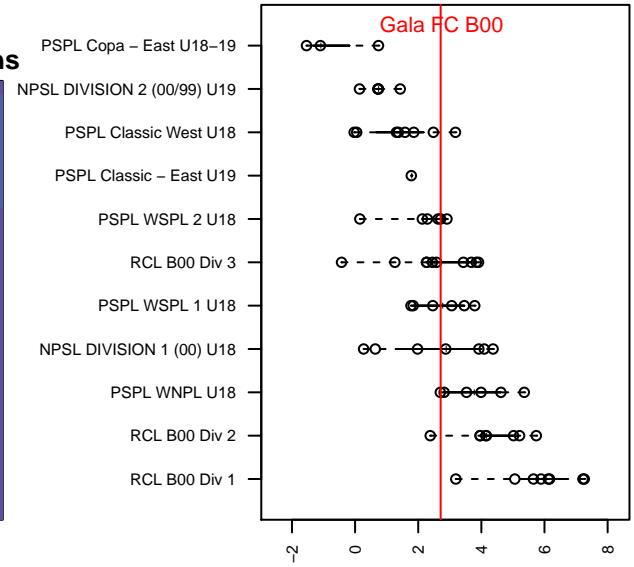

**attack and defense rating
relative to others at age
and all opponents in last 13 months**