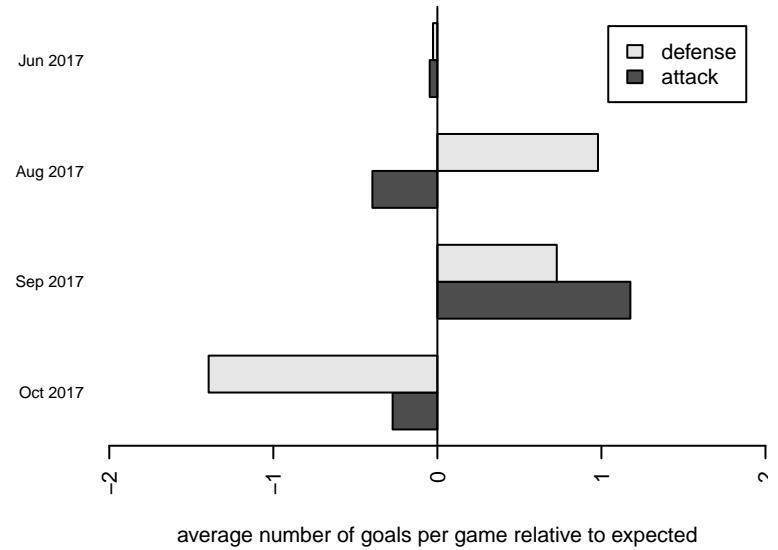

Gala FC B00
 Dots are actual minus expected GF (blue circles) and GA (red triangles).
 Blue line is smoothed change in attack strength. Red is smoothed change in defense strength.

**attack and defense variance (black dot)
relative to other teams
and top 10 in region**

**attack and defense rating
relative to others at age
and all opponents in last 13 months**

Performance relative to 13 month average

Performance relative to 13 month average

date	home		away		venue	pred.home	pred.away
2017-10-29	Cascade FC Green B00	3	Gala FC B00	2	2017 PSPL WSPL 2 U18	1.59	2.53
2017-10-21	RSA Elite B00	1	Gala FC B00	2	2017 PSPL WSPL 2 U18	1.24	1.36
2017-10-15	Eclipse FC Eclipse B00	2	Gala FC B00	1	2017 PSPL WSPL 2 U18	1.53	2.59
2017-10-08	MRFC Blue B00	3	Gala FC B00	7	2017 PSPL WSPL 2 U18	1.06	6.35
2017-10-07	Gala FC B00	1	Pumas UNAM B00	5	2017 PSPL WSPL 2 U18	1.53	1.61
2017-09-24	Gala FC B00	3	Cascade FC Green B00	1	2017 PSPL WSPL 2 U18	2.53	1.59
2017-09-10	Gala FC B00	7	MRFC Blue B00	1	2017 PSPL WSPL 2 U18	6.35	1.06
2017-09-09	Gala FC B00	5	Eclipse FC Eclipse B00	0	2017 PSPL WSPL 2 U18	2.59	1.53
2017-08-27	Pumas UNAM B00	1	Gala FC B00	2	2017 PSPL WSPL 2 U18	1.61	1.53
2017-08-19	Gala FC B00	1	RSA Elite B00	1	2017 PSPL WSPL 2 U18	1.36	1.24
2017-08-13	Gala FC B00	2	Seattle United Samba B00	1	2017 Eastside FC Cup BU18-19	1.30	2.82
2017-08-12	FC Salmon Creek Juventus B00	1	Gala FC B00	0	2017 Eastside FC Cup BU18-19	2.30	1.03
2017-08-12	IEYSA Valor Black B99	0	Gala FC B00	2	2017 Eastside FC Cup BU18-19	0.93	3.76
2017-06-25	Alternativo Futbol Boca Juniors B01	1	Gala FC B00	0	2017 Clash At the Border Super Gold/Silv	1.09	0.57
2017-06-24	Gala FC B00	2	Academia de Futbol ADF B00	4	2017 Clash At the Border Super Gold/Silv	0.74	2.79
2017-06-24	RVSC Timbers Black B00	0	Gala FC B00	1	2017 Clash At the Border Super Gold/Silv	0.71	0.85
2017-06-23	FC Salmon Creek Juventus B00	2	Gala FC B00	0	2017 Clash At the Border Super Gold/Silv	2.30	1.03